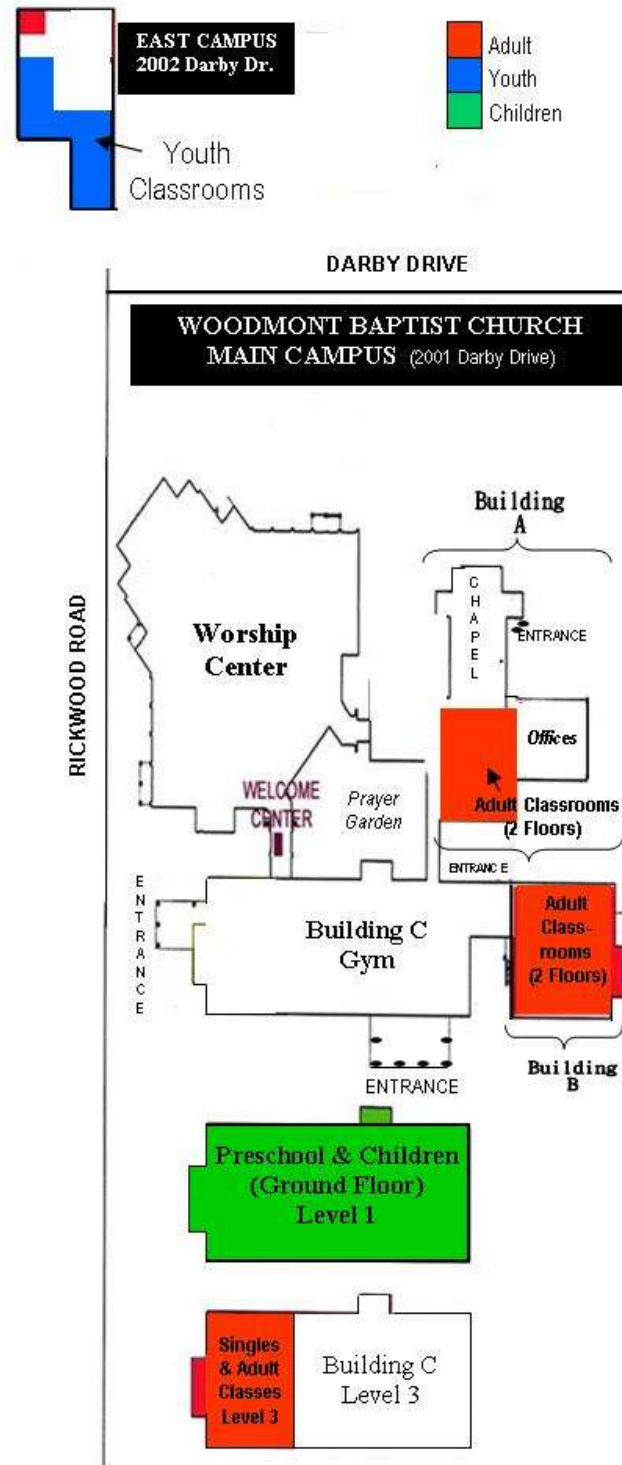

WOMEN'S DIVISION

Director: Keith Scott

- Women 2 (Ages 50 – 70).....B-101
  Kathy Austin / Pat Barger
- Women 3 (Ages 55 – 70).....Parlor
  Patty Long / Frances Moore
- Women 4 (Ages 65 & Up) .....Bride Room
  Helen Mininger / Sherry Rickard
- Women 5 (Ages 65 & Up) A-102
  Jean Johnson / Sharon Thompson

MEN'S DIVISION

Director: Keith Scott

- Men 1 (Ages 60 - 75) B-102
  Elmer Motes / (Sub. Keith Hudson)
- Men 2 (Ages 65 - 75) A-106
  Mitchell Reed

OFF CAMPUS

- Montreat Class ..... Paul Enlow
- Homebound Ministry ..... Earline Weaver

BIBLE STUDY CONNECTION OFFICERS

- Director .....Holly Biddy
- Administrator ..... Steve Thompson
- Literature Clerk .....Lori Olive
- Welcome Center/ Greeters..... Vicki Yuille
- Records .....Don McBrayer

2018 - 19